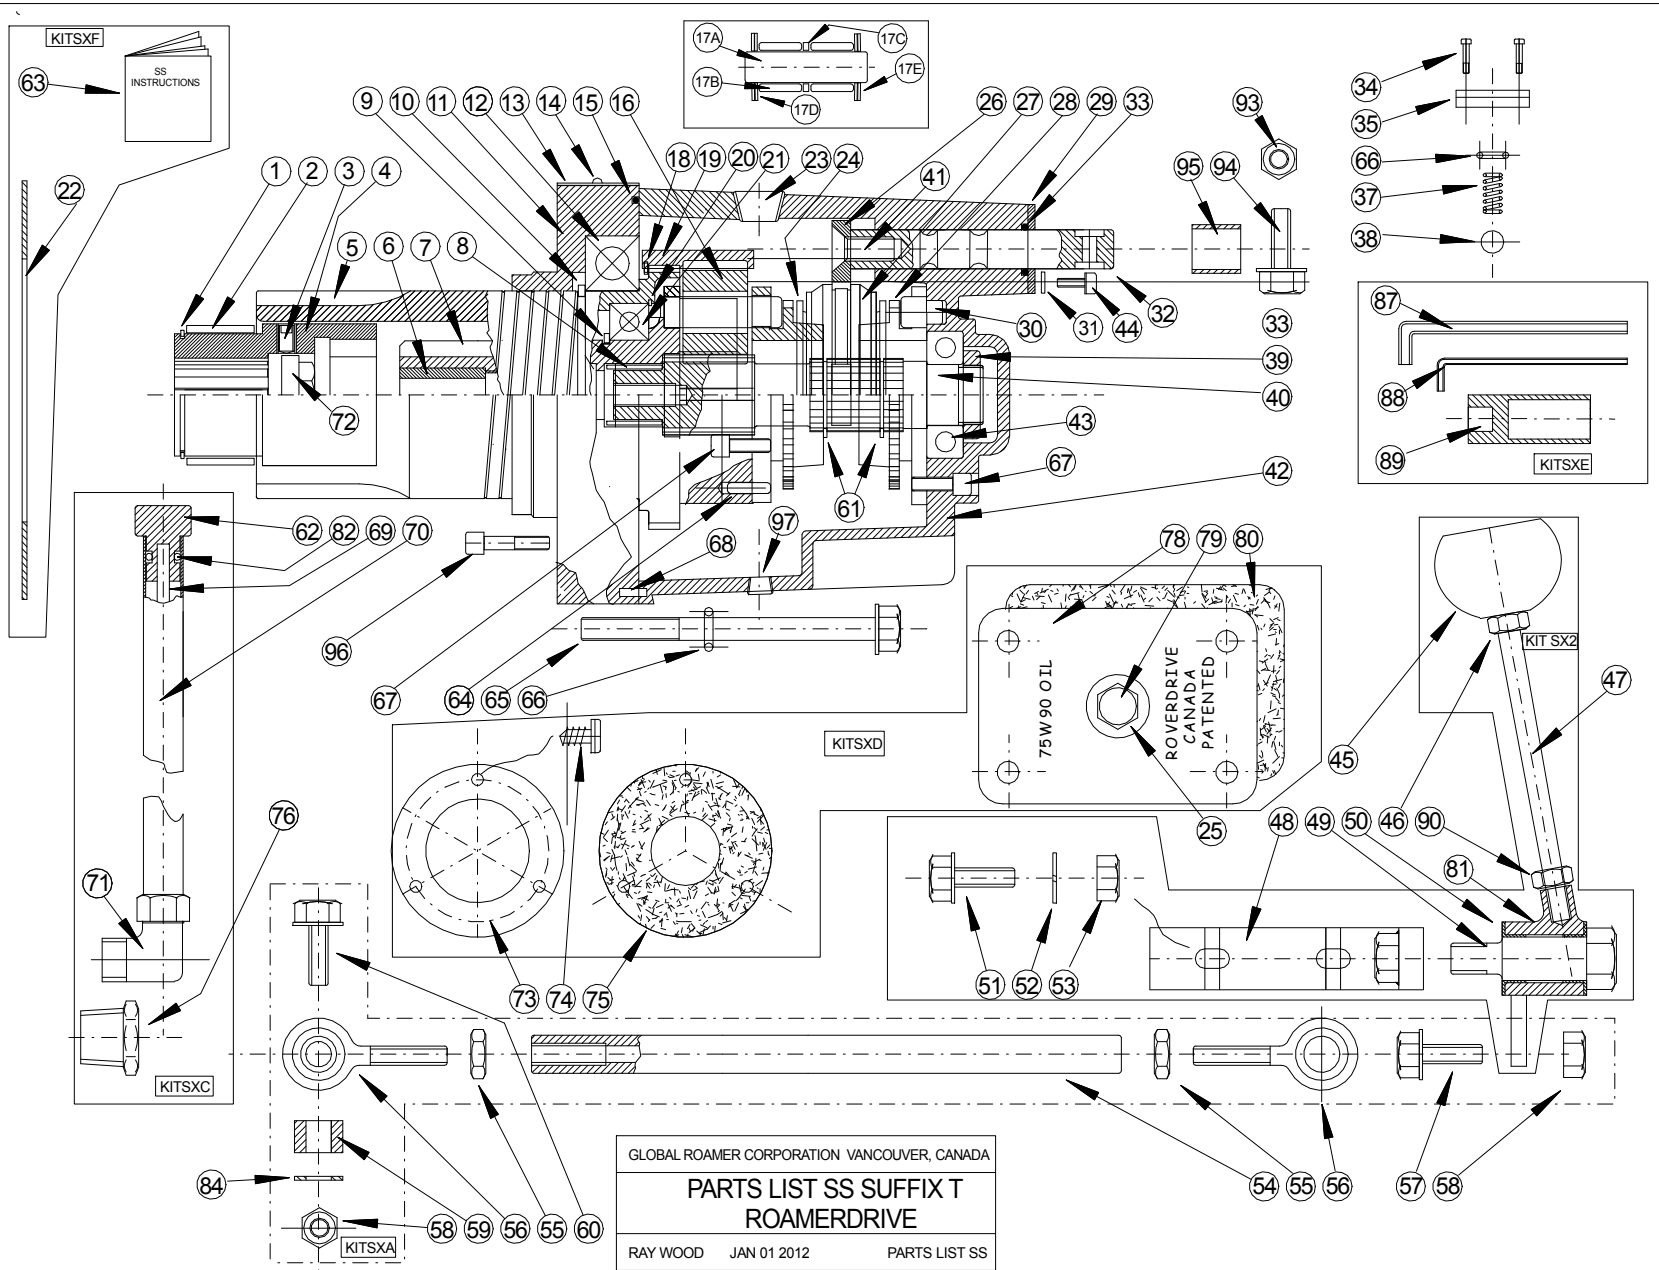

* NOT SHOWN ON PRINT

GLOBAL ROAMER CORPORATION VANCOUVER, CANADA
PARTS LIST SS SUFFIX T
ROAMERDRIVE
RAY WOOD JAN 01 2012 PARTS LIST SS