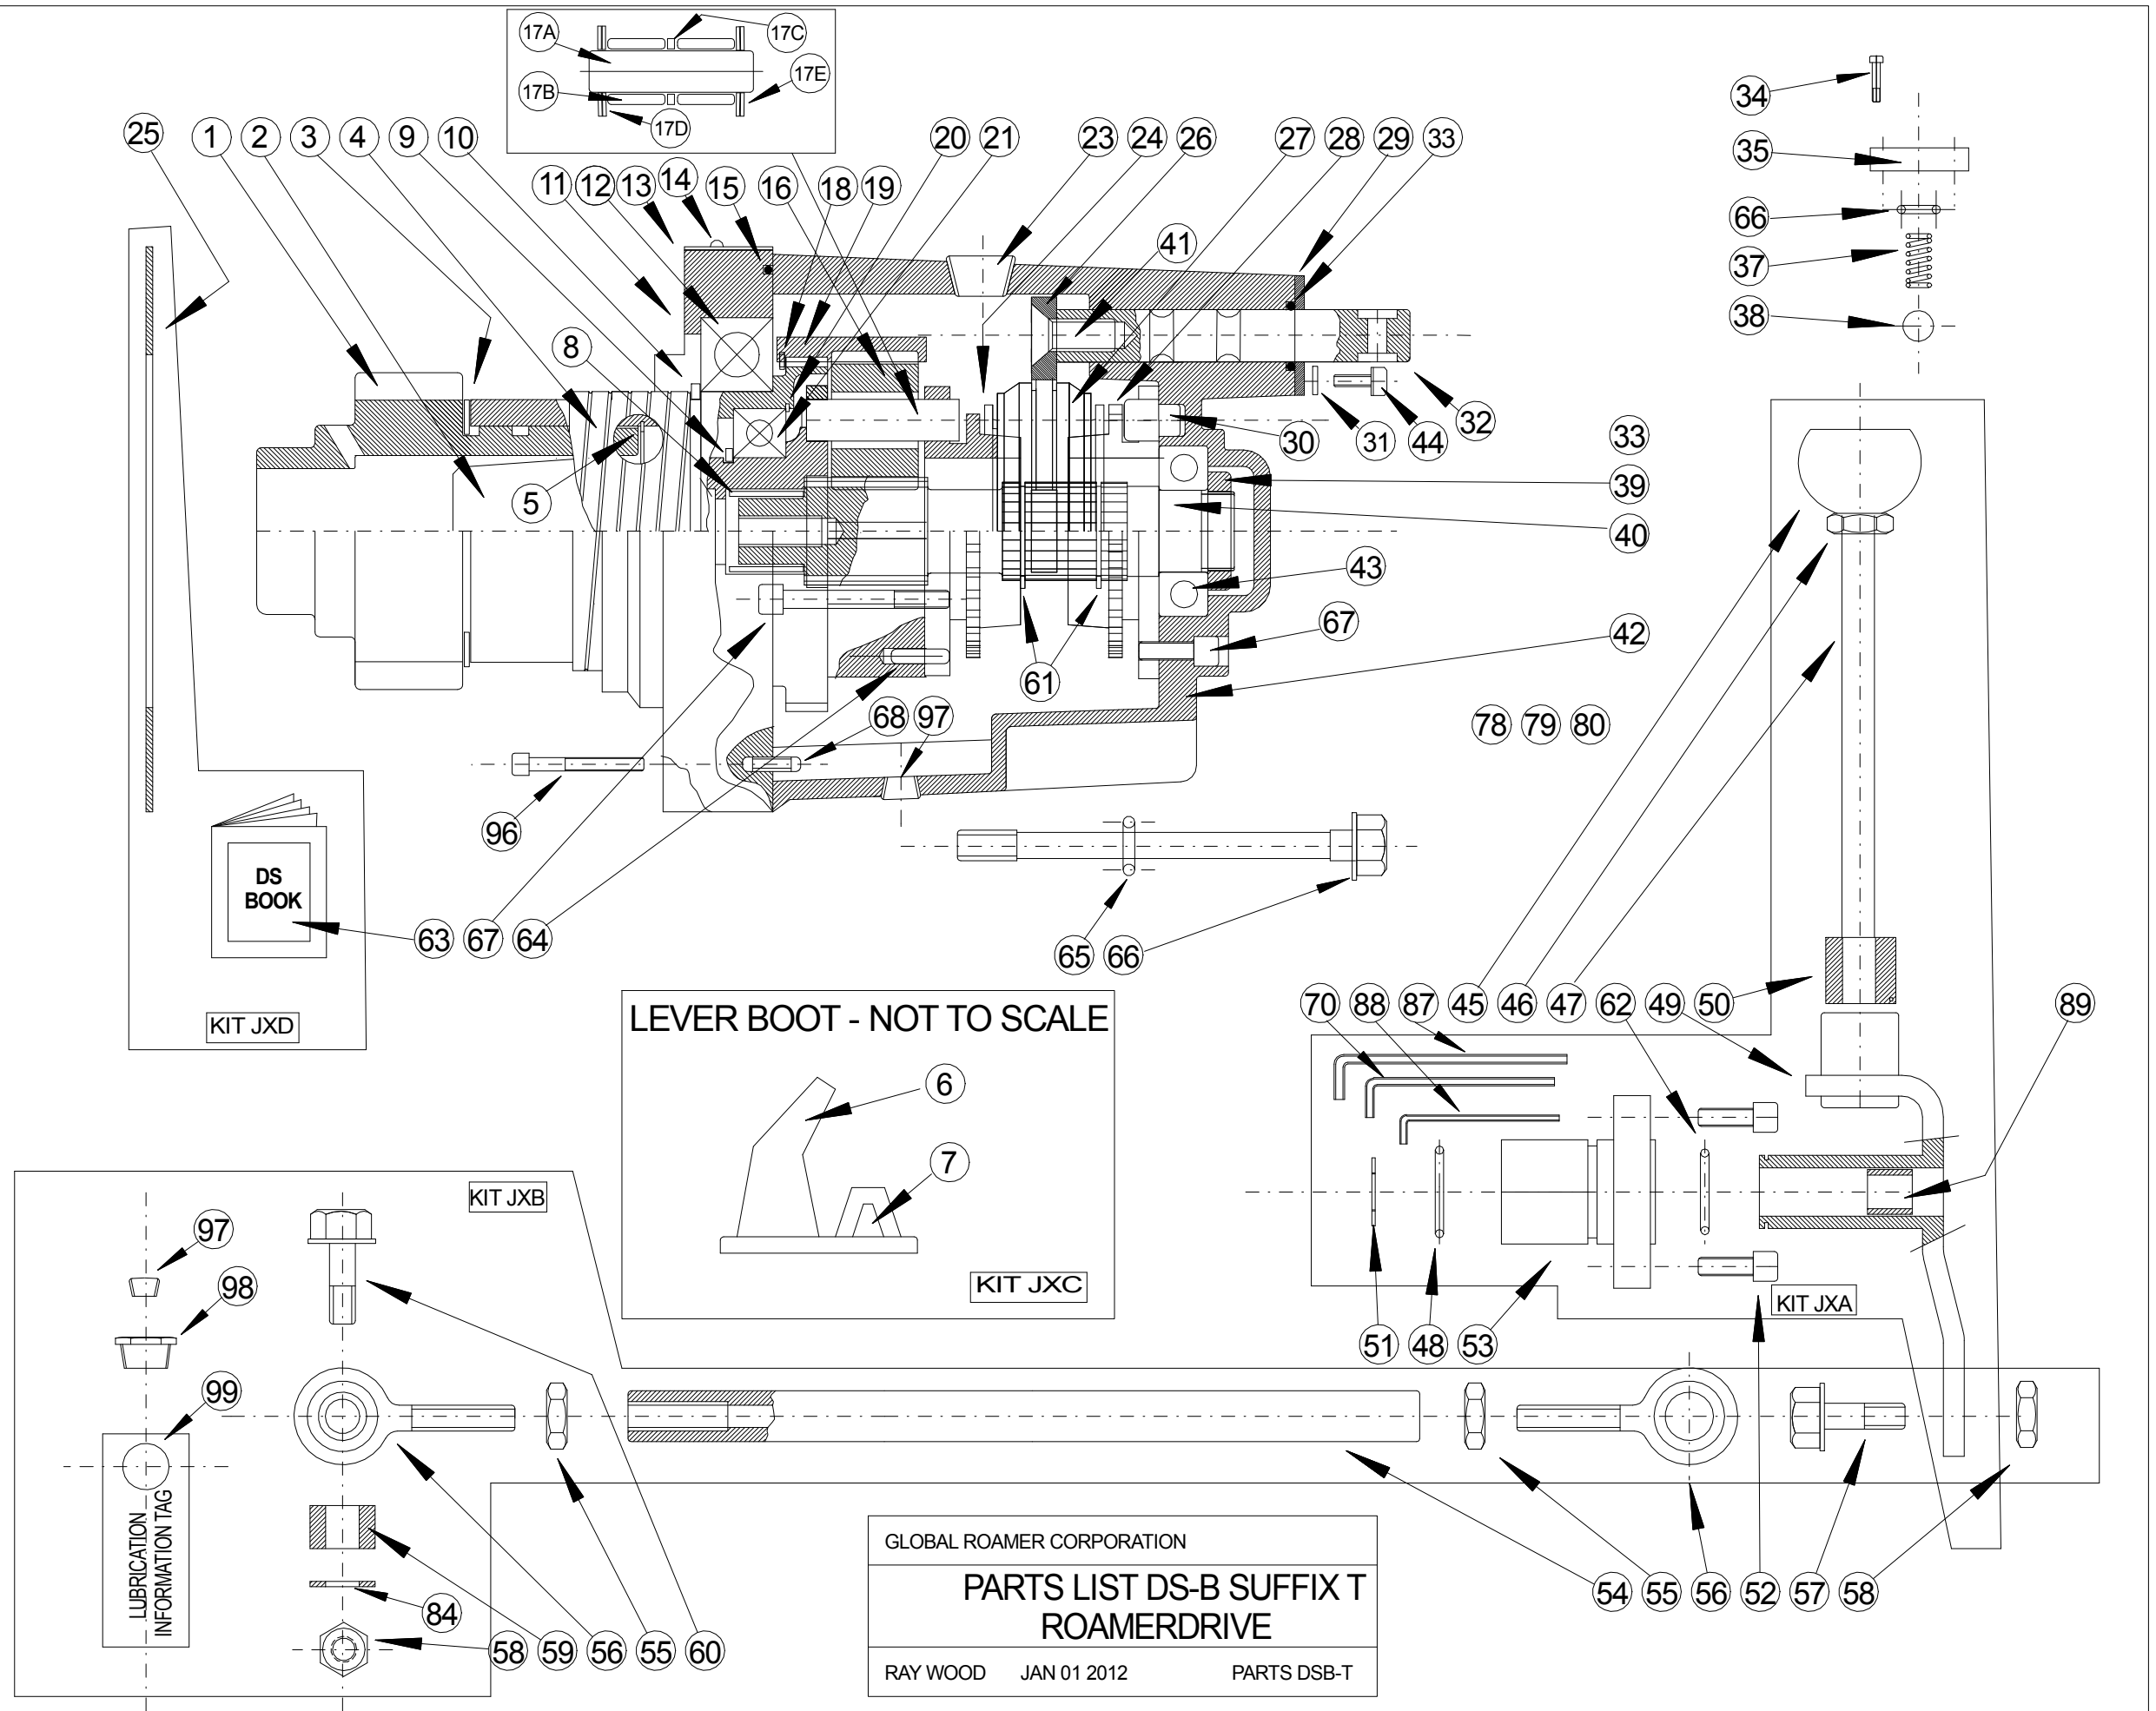

GLOBAL ROAMER CORPORATION
PARTS LIST DS-B SUFFIX T
ROAMERDRIVE
 RAY WOOD JAN 01 2012 PARTS DSB-T

* NOT SHOWN ON DRAWING